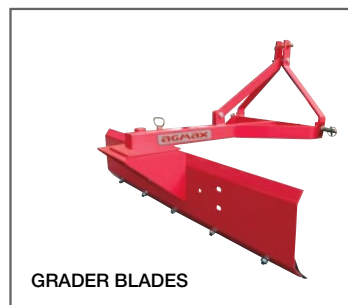

Visit sotatractors.com for more information

TOLL FREE 1300 767 297 AUSTRALIA WIDE DELIVERY
VIC 200 Mahoneys Rd Thomastown 3074 | NSW 19-21 Smith Street Emu Plains 2750 | QLD 2 Fortune St Geebung 4034

OFFERS AVAILABLE WHILE STOCKS LAST. *DEL POA • PRICES INC GST • FINANCE AVAIL. T.A.P CONDITIONS APPLY • FINANCE FIGURES INDICATIVE ONLY.