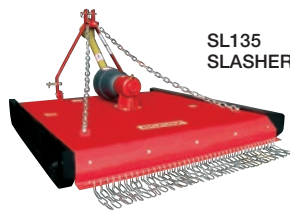

AGMAX PIPE LAYER TO SUIT ABOVE RIPPER
WAS \$390 NOW \$320 SAVE \$70

AGMAX 5 TYNE RIPPER
WAS \$1,390 NOW \$790 SAVE \$600

AGMAX 6 TYNE RIPPER
WAS \$1,590 NOW \$890 SAVE \$700

FORKS

AGMAX TPL ADJUSTABLE ROUND BALE FEED
OUT FORKS **WAS \$890 NOW \$500 SAVE \$390**

AGMAX TPL LARGE SQUARE BALE FORKS
WAS \$890 NOW \$500 SAVE \$390

ADJUSTABLE ROUND
BALE FEED

SMUDGE BARS

AGMAX 4 IN 1 BUCKET ATTACHED SMUDGE BAR
150CM **WAS \$490 NOW \$200 SAVE \$290**

AGMAX 4 IN 1 BUCKET ATTACHED SMUDGE BAR
240CM **WAS \$790 NOW \$300 SAVE \$490**

SPIKES
(SQUARE BALES)

SL135
SLASHER

PD300

SINGLE TYNE
RIPPER

6 TYNE RIPPER

PDMD300

PLEASE NOTE:

All prices include GST. AGMAX sale implements will be shipped flat packed, but with oil (if applicable).
Reduced pricing is not available as part of the AGMAX \$2,000 tractor package promotion.
Delivery available POA.