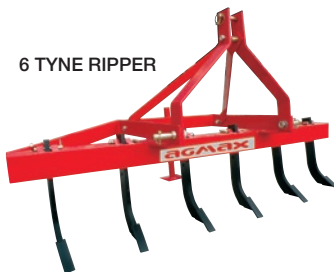

AGMAX PIPE LAYER TO SUIT ABOVE RIPPER
WAS \$390 NOW \$320 SAVE \$70

AGMAX 5 TYNE RIPPER
WAS \$1,390 NOW \$790 SAVE \$600

AGMAX 6 TYNE RIPPER
WAS \$1,590 NOW \$890 SAVE \$700

FORKS

AGMAX TPL ADJUSTABLE ROUND BALE FEED
OUT FORKS **WAS \$890 NOW \$500 SAVE \$390**

AGMAX TPL LARGE SQUARE BALE FORKS
WAS \$890 NOW \$500 SAVE \$390

ADJUSTABLE ROUND
BALE FEED

SMUDGE BARS

AGMAX 4 IN 1 BUCKET ATTACHED SMUDGE BAR
150CM **WAS \$490 NOW \$200 SAVE \$290**

AGMAX 4 IN 1 BUCKET ATTACHED SMUDGE BAR
240CM **WAS \$790 NOW \$300 SAVE \$490**

SPIKES
(SQUARE BALES)

SL135
SLASHER

PD300

SINGLE TYNE
RIPPER

6 TYNE RIPPER

PDMD300

PLEASE NOTE:

All prices include GST. AGMAX sale implements will be shipped flat packed, but with oil (if applicable).
Reduced pricing is not available as part of the AGMAX \$2,000 tractor package promotion.
Delivery available POA.