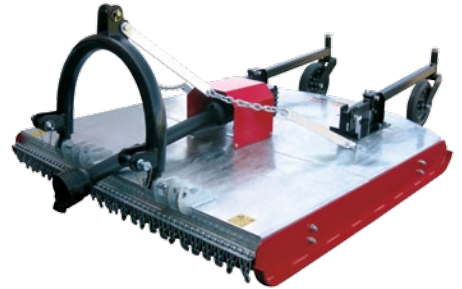

**\*\*\*OVERSTOCKED\*\*\***

**SLASHERS**

6' GALVANISED SLASHER WITH JOCKEY WHEELS

**WAS NOW**

~~\$4,190~~ **\$3,190 inc**

6' GALVANISED SLASHER WITH JOCKEY WHEEL

**SPIKES & ROLLOUT**

TPL ROUND BALE FEED OUT FORKS – ADJUSTABLE

~~\$890~~ **\$600 inc**

TPL LARGE SQUARE 3 BALE SPIKE

~~\$890~~ **\$600 inc**

**HARROWS**

8' DRAG HARROWS

~~\$1,290~~ **\$900 inc**

**4-IN-1**

5' LEVELLING BAR

~~\$490~~ **\$290 INC**

TPL ROUND BALE FEED OUT FORKS (ADJUSTABLE)

**RIPPERS**

6 TINE RIPPER

~~\$1,490~~ **\$990 inc**

8' DRAG HARROWS

TPL LARGE SQUARE 3 BALE SPIKE

6 TINE RIPPER